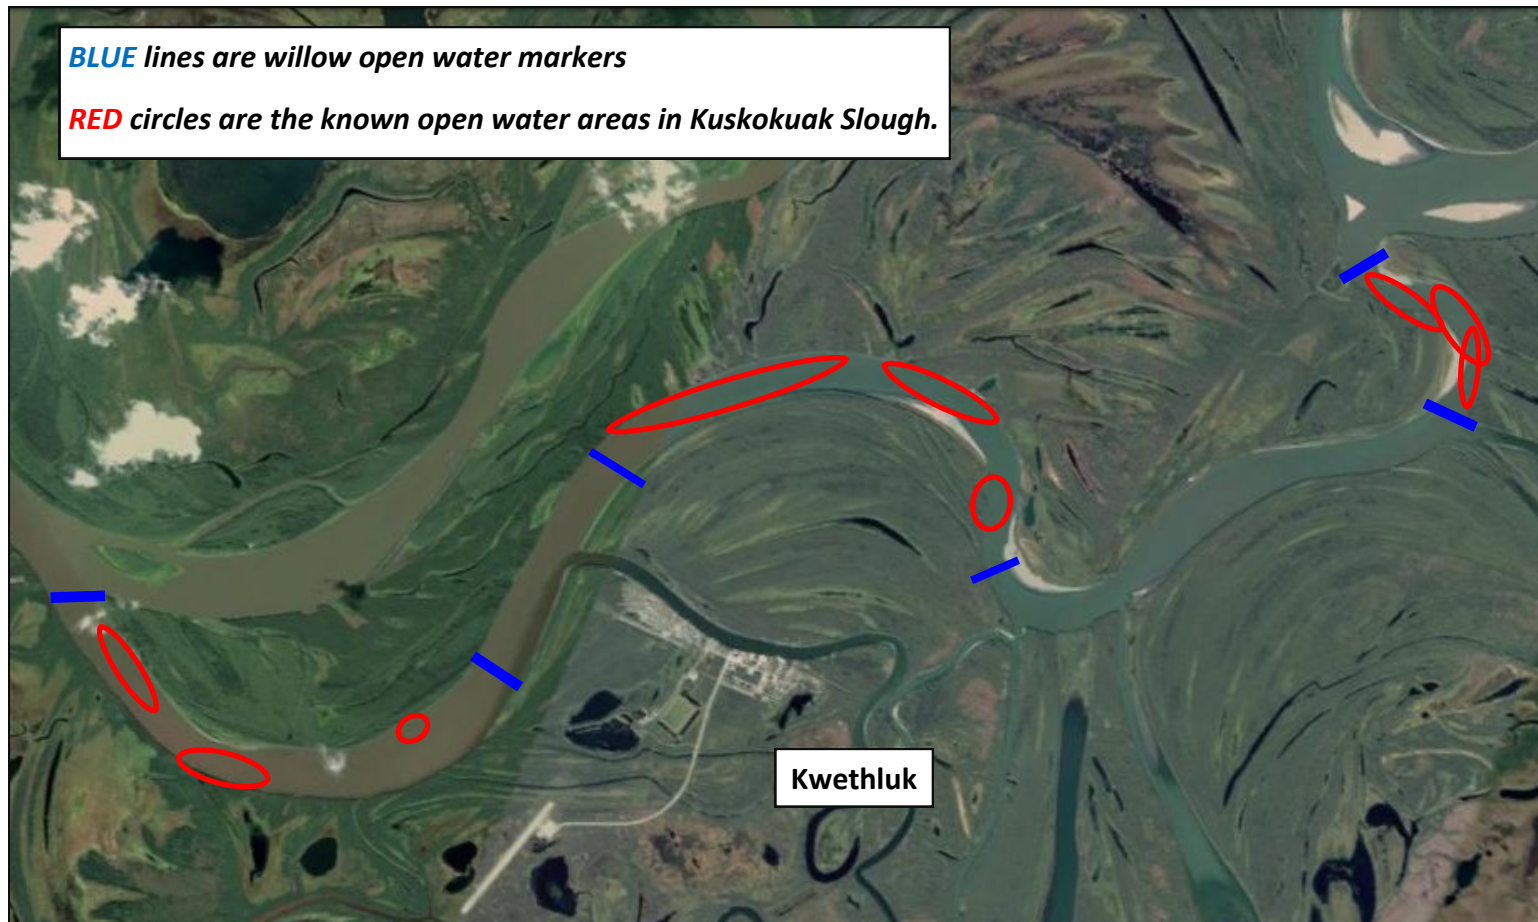

# BETHEL SEARCH AND RESCUE

BOX 2633, BETHEL, ALASKA

To Report a Missing or Overdue Person Call 911 or 907-545-HELP (4357)

**BLUE** lines are willow open water markers

**RED** circles are the known open water areas in Kuskokuak Slough.

*This map shows the open water in Kuskokuak Slough that has been marked as of 12.24.17*

Thank you.